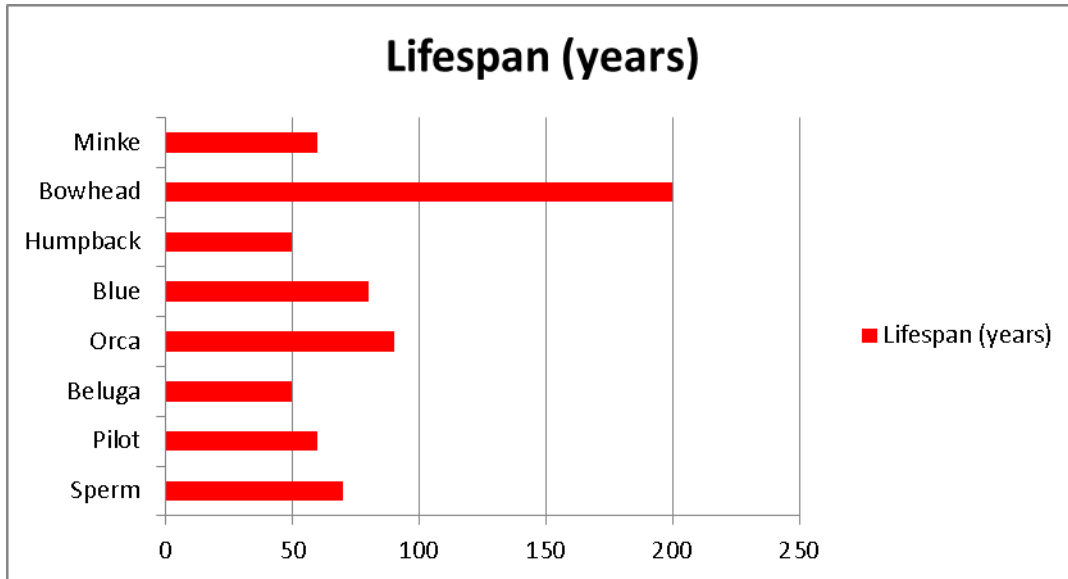

7. _____

8. _____

9. _____

10. _____

11. _____, _____, _____, _____, _____, _____

7. _____

8. _____

9. _____

10. _____

12. _____, _____, _____, _____, _____, _____

Answer Key

1.

Species	Length (m)	Lifespan (years)	Speed (kph)
Sperm	16	70	40
Pilot	7.5	60	32
Beluga	5.5	50	22
Orca	8	90	56
Blue	30	80	50
Humpback	18	50	27
Bowhead	20	200	20
Minke	10	60	30

3.

4.

5. NO

6. NO

7. NO

8. March

9. January

10. July