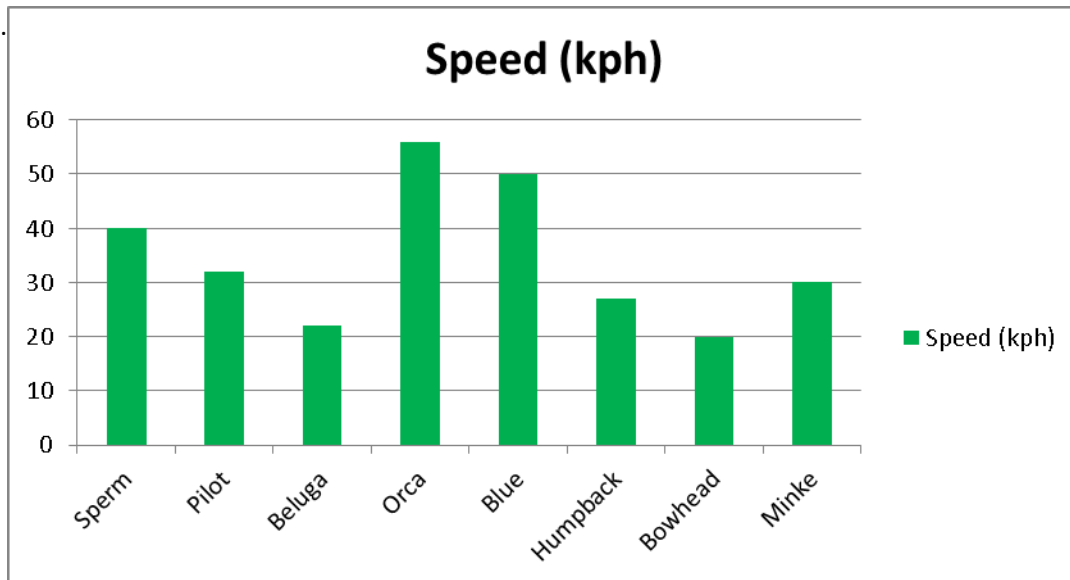

10. _____

12. _____, _____, _____, _____, _____, _____

Answer Key

1.

Species	Length (m)	Lifespan (years)	Speed (kph)
Sperm	16	70	40
Pilot	7.5	60	32
Beluga	5.5	50	22
Orca	8	90	56
Blue	30	80	50
Humpback	18	50	27
Bowhead	20	200	20
Minke	10	60	30

3.

4.

5. NO

6. NO

7. NO

8. March

9. January

10. July