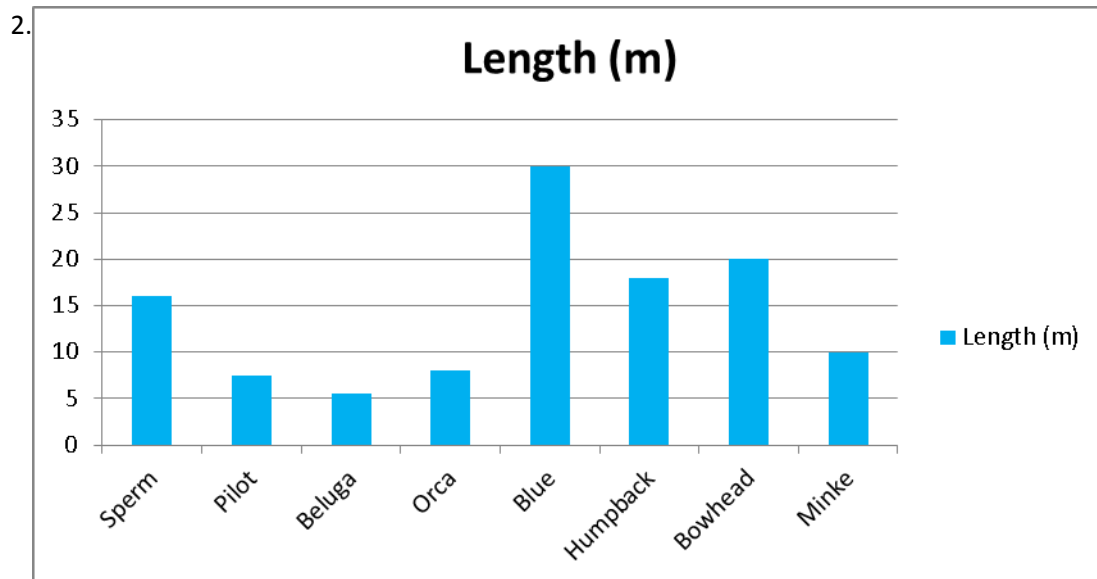

1. Make a Data Table showing the following information:

Species	Length (m)	Lifespan (years)	Speed (kph)
Sperm			
Pilot			
Beluga			
Orca			
Blue			
Humpback			
Bowhead			
Minke			

2. Make a column graph showing the length in meters for each species.
3. Make a bar graph showing the lifespan in years for each species.
4. Make a column graph showing the maximum speed in kilometers per hour for each species.
Compare the toothed and baleen whales.
5. Are the baleen whales always faster than the toothed whales? Y or N
6. Are the toothed whales always longer lived than the baleen whales? Y or N
7. Do the toothed whales always live longer than the baleen whales? Y or N

7. _____

8. _____

9. _____

10. _____

11. _____, _____, _____, _____, _____, _____

7. _____

8. _____

9. _____

10. _____

12. _____, _____, _____, _____, _____, _____

Answer Key

1.

Species	Length (m)	Lifespan (years)	Speed (kph)
Sperm	16	70	40
Pilot	7.5	60	32
Beluga	5.5	50	22
Orca	8	90	56
Blue	30	80	50
Humpback	18	50	27
Bowhead	20	200	20
Minke	10	60	30

3.

4.

5. NO

6. NO

7. NO

8. March

9. January

10. July