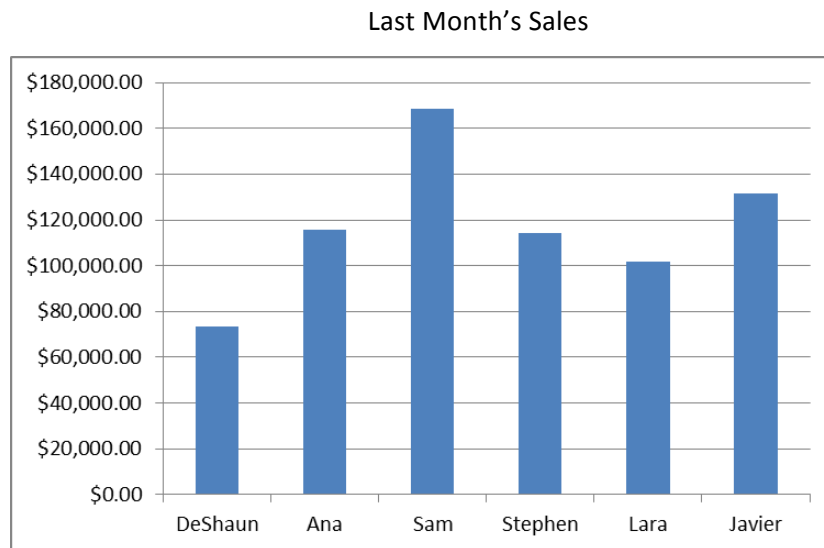

Sample Station 3

Study this graph:

8. Which month had the highest sales?
9. Which month had the lowest sales?
10. Which month had the second-highest sales?

Sample Station 4

Study this graph:

11. The sales staff has a goal of \$100,000 sales per month. Which, if any, salespersons are not meeting the goal?