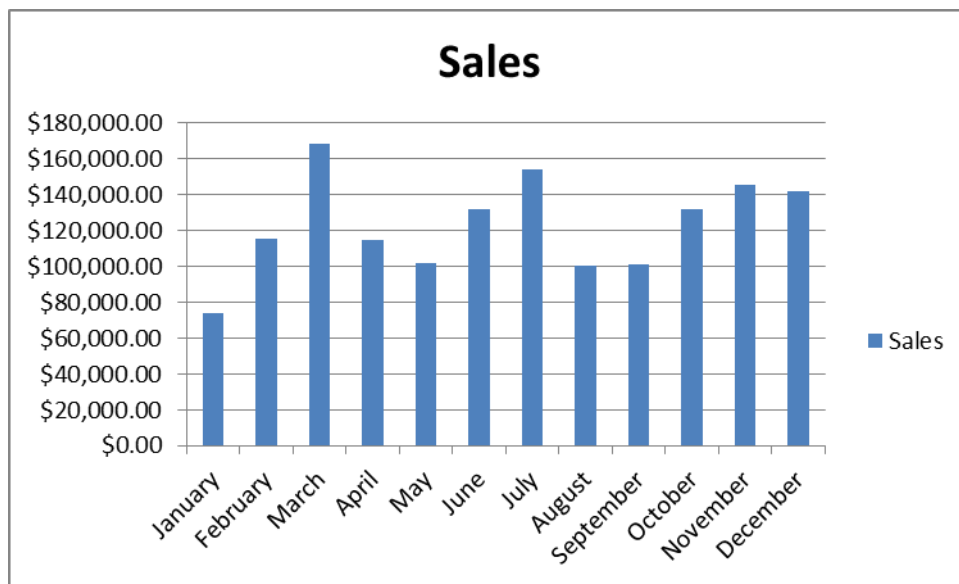

Sample Station 3

Study this graph:

8. Which month had the highest sales?
9. Which month had the lowest sales?
10. Which month had the second-highest sales?